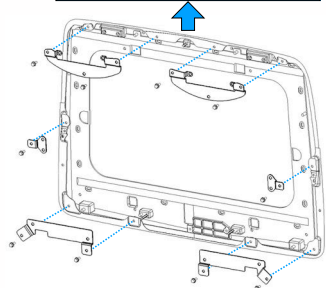

2

**INTERNO FRONTALE DEL VEICOLO
INTERIOR FRONT OF THE VEHICLE
INTERIOR DELANTERO DEL VEICULO**